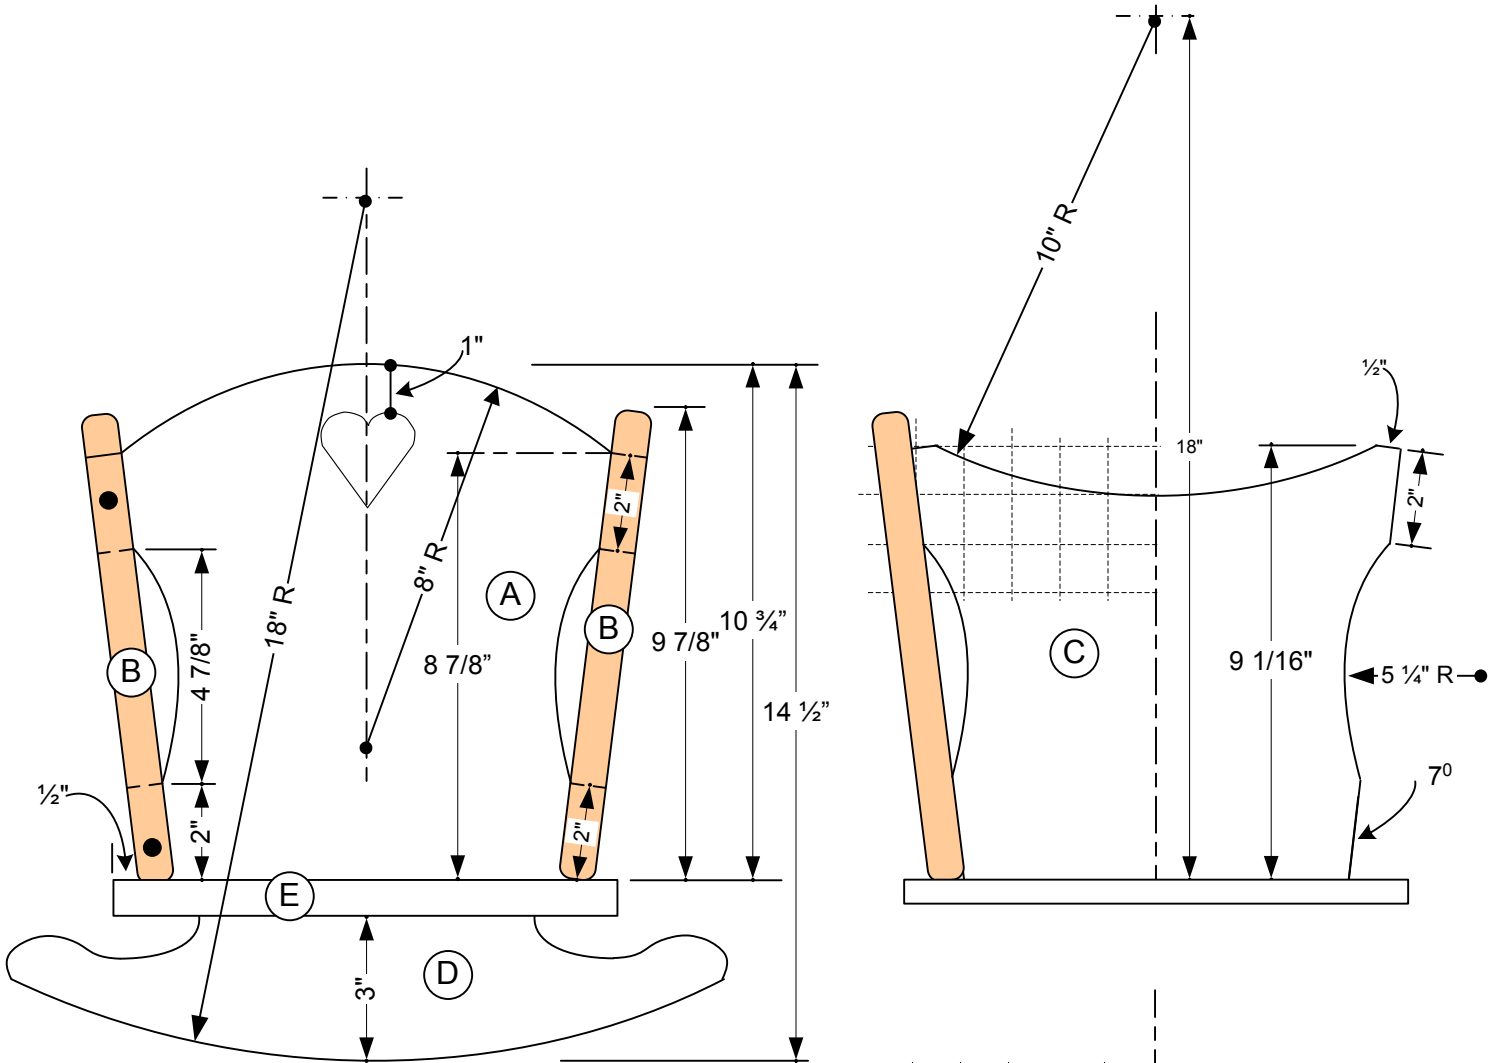

# Lauren's Doll Cradle

RHF  
03-20-2006

Materials List					
Part	Qty	T	W	L	Material
A - Headboard	1	3/4"	10 1/4"	10 3/4"	Oak
B - Posts	4	3/4"	3/4"	9 7/8"	Oak
C - Footboard	1	3/4"	10 1/4"	8 7/8"	Oak
D - Rocker	2	3/4"	3"	15"	Oak
E - Base	1	3/4"	10 1/2"	20 1/2"	Oak
F - Rails	4	3/4"	2"	18"	Oak
G - Spindles	10	1/2"	1/2"	4 7/8" +	Oak