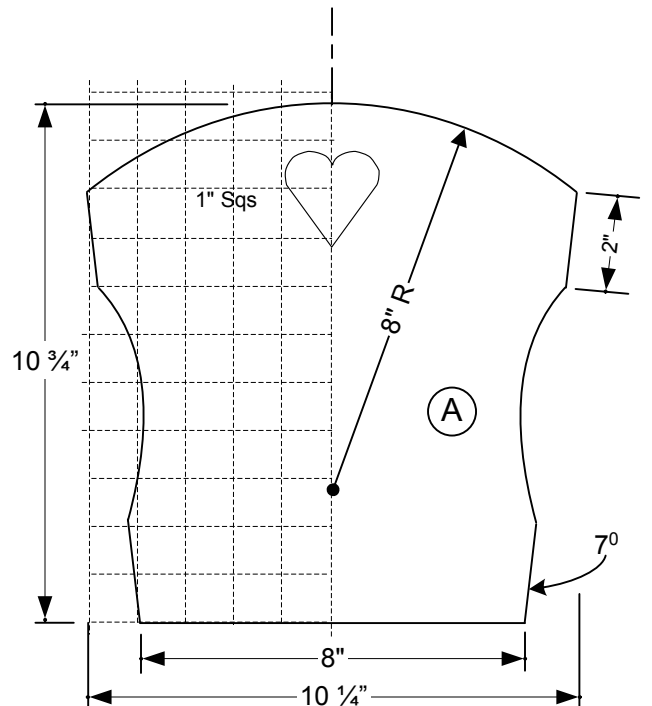

# Lauren's Doll Cradle

RHF  
03-20-2006

Materials List					
Part	Qty	T	W	L	Material
A - Headboard	1	3/4"	10 1/4"	10 3/4"	Oak
B - Posts	4	3/4"	3/4"	9 7/8"	Oak
C - Footboard	1	3/4"	10 1/4"	8 7/8"	Oak
D - Rocker	2	3/4"	3"	15"	Oak
E - Base	1	3/4"	10 1/2"	20 1/2"	Oak
F - Rails	4	3/4"	2"	18"	Oak
G - Spindles	10	1/2"	1/2"	4 7/8" +	Oak